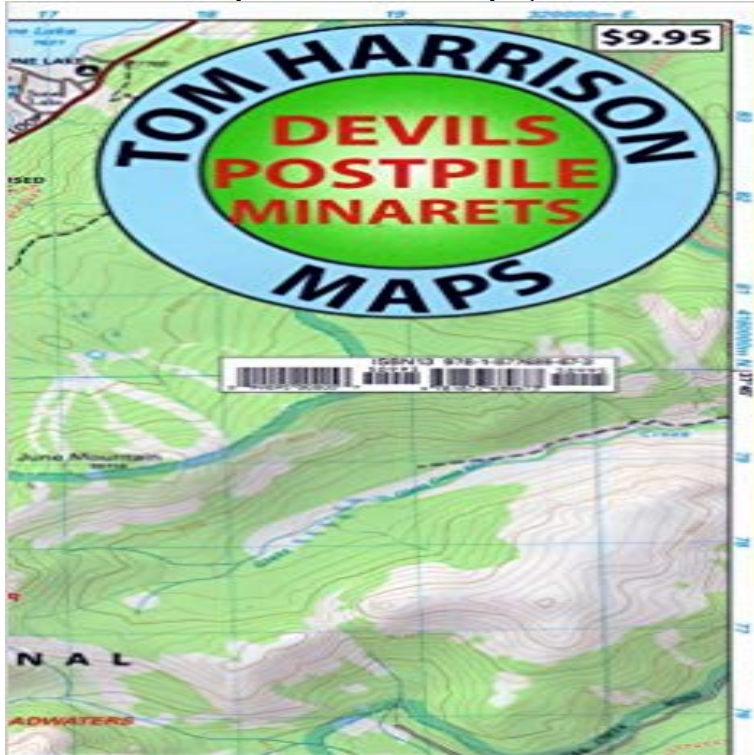

Devils Postpile Trail Map (Tom Harrison Maps)

Devils Postpile is one of the most interesting, easy access sites in the Eastern Sierra Nevada, California. This shaded relief topo map, printed on waterproof and tear resistant material contains information of all official trails in the area. Included in the map are; Gem Lake, Minarets, Garnet Lake, Ritter Range, Rainbow Falls, June Mountain, Thousand Island Lake, Agnew Meadow, and more. Scale, 1:39,600 (1 inch represents 5/8 mile), contour interval 80 feet, UTM zone 11